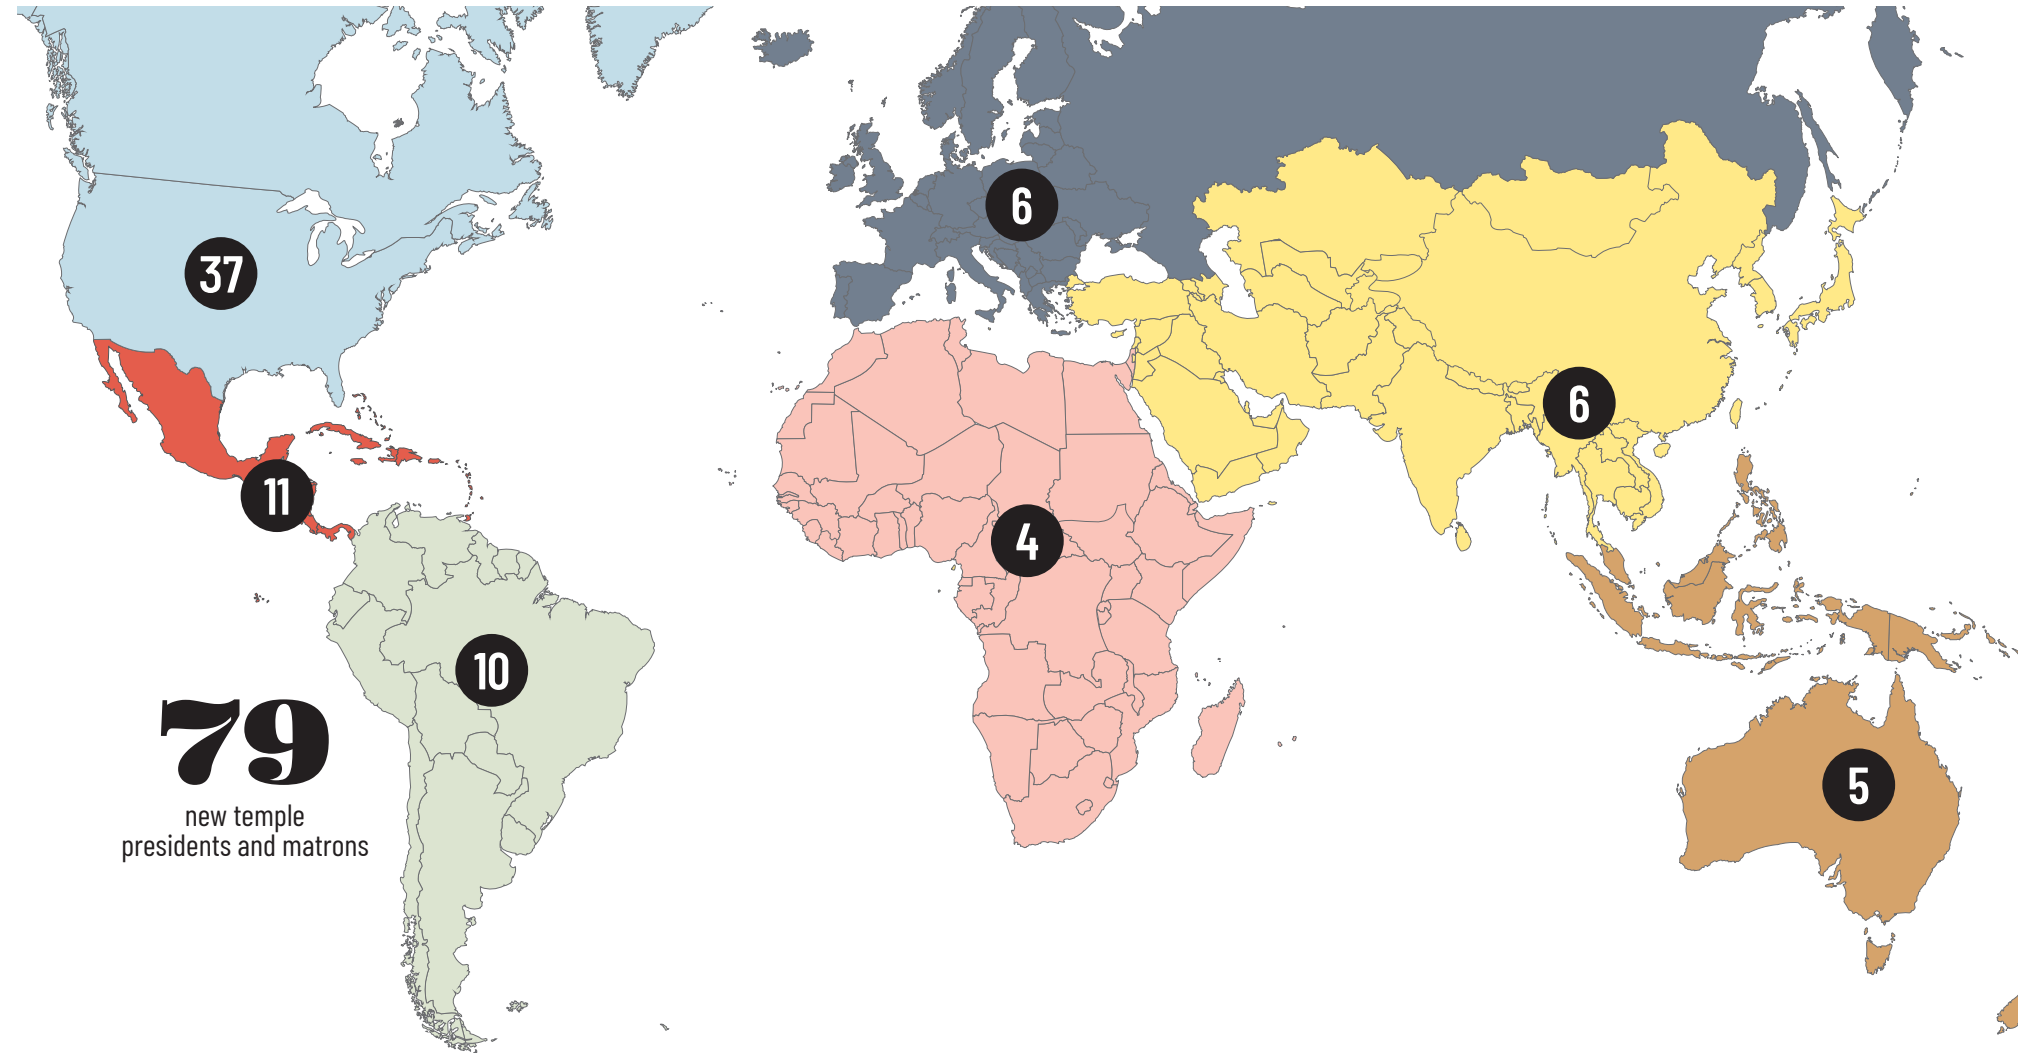

New temple presidents and matrons called in 2025

The First Presidency has called the following 79 couples to serve as temple leaders. They will begin their service in September or when new temples (indicated with an asterisk) are dedicated.

TEMPLE	NEW PRESIDENT AND MATRON
Africa Central Area Nairobi Kenya*	Dominic C. Kogo and Alice Kogo
Africa South Area Durban South Africa Harare Zimbabwe*	Charles Magaqa and Phumzile Doreen Magaqa Dunstan G.B.T. Chadambuka and Pertunia Chadambuka
Africa West Area Aba Nigeria*	Lekwauwa O. Agbai and Loretta U. Agbai
Asia Area Hong Kong	Chi Yin Lo and Chui Ping Yuen
Asia North Area Sapporo Japan Seoul Korea Tokyo Japan Yigo Guam	Motoi Tsujimoto and Emiko Tsujimoto Taegul Jung and Mikyung Kim Masamichi Kudo and Ayumi Kudo Ross Henry Miller and Debra Miller
Brazil Area Belém Brazil Campinas Brazil Curitiba Brazil Rio de Janeiro Brazil	Wilson Lima Miranda and Maria Auxiliadora Rosário da Silva Miranda Flavio Cooper and Leonor Cooper Paulo Roberto Cooper and Mara Salete Paschoal Cooper Paulo Sant' Anna and Rosália Sant' Anna
Canada Area Calgary Alberta Cardston Alberta Halifax Nova Scotia Montreal Quebec	Cameron Olson and Valerie Olson John D. Bridge and Bonnie Bridge George Pattison and Lisa Pattison Sterling Dietze and Greta Dietze
Caribbean Area San Juan Puerto Rico Santo Domingo Dominican Republic	Ruben Pomales and Maria Pomales Francisco J. Tejada and Aidelaida A. Pichardo de Tejada
Central America Area Panama City Panama Quetzaltenango Guatemala Tegucigalpa Honduras	To be announced Amilcar Raul Robles and Sandra Robles Nery Rodríguez and Olivia Rodríguez Justo
Eurasian Area Kyiv Ukraine	To be announced
Europe Central Area Frankfurt Germany Madrid Spain Paris France	K. Günter Borcherding and Ingrid Borcherding Rafael Muñoz Campos and V. Teresa Moreno Toledo Jean-Christophe Seube and Gabrielle Seube
Europe North Area Lisbon Portugal London England	Celso Bueno Cabral and Jane Lucia M.S. Cabral Julian Jones and Susan Jones

*new temple