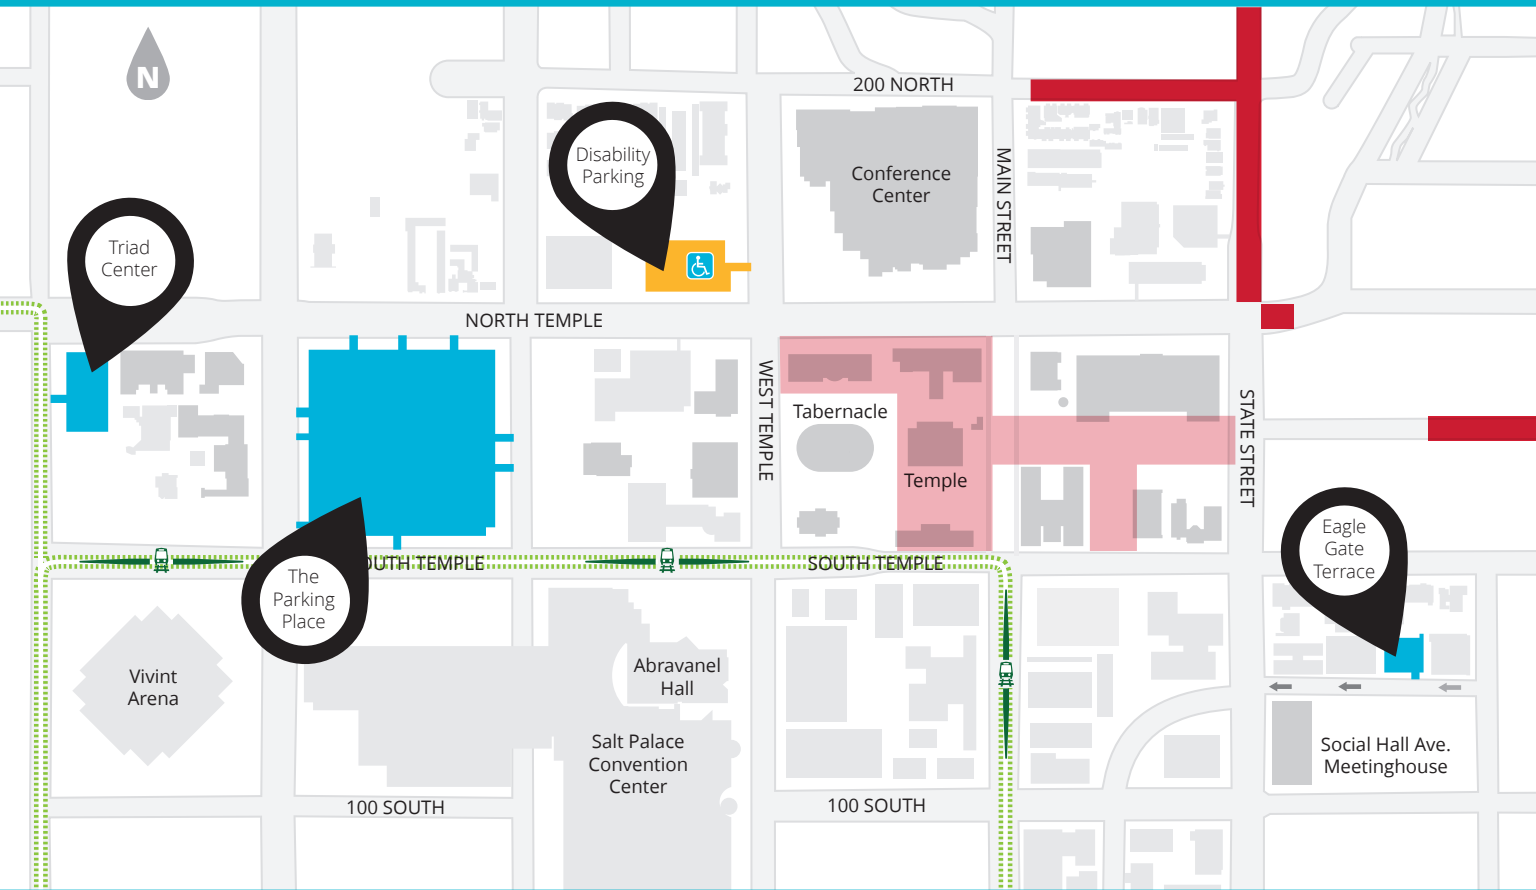

Where to park

Disability parking

Suggested parking for this venue

UTA TRAX

Road Closed

Construction